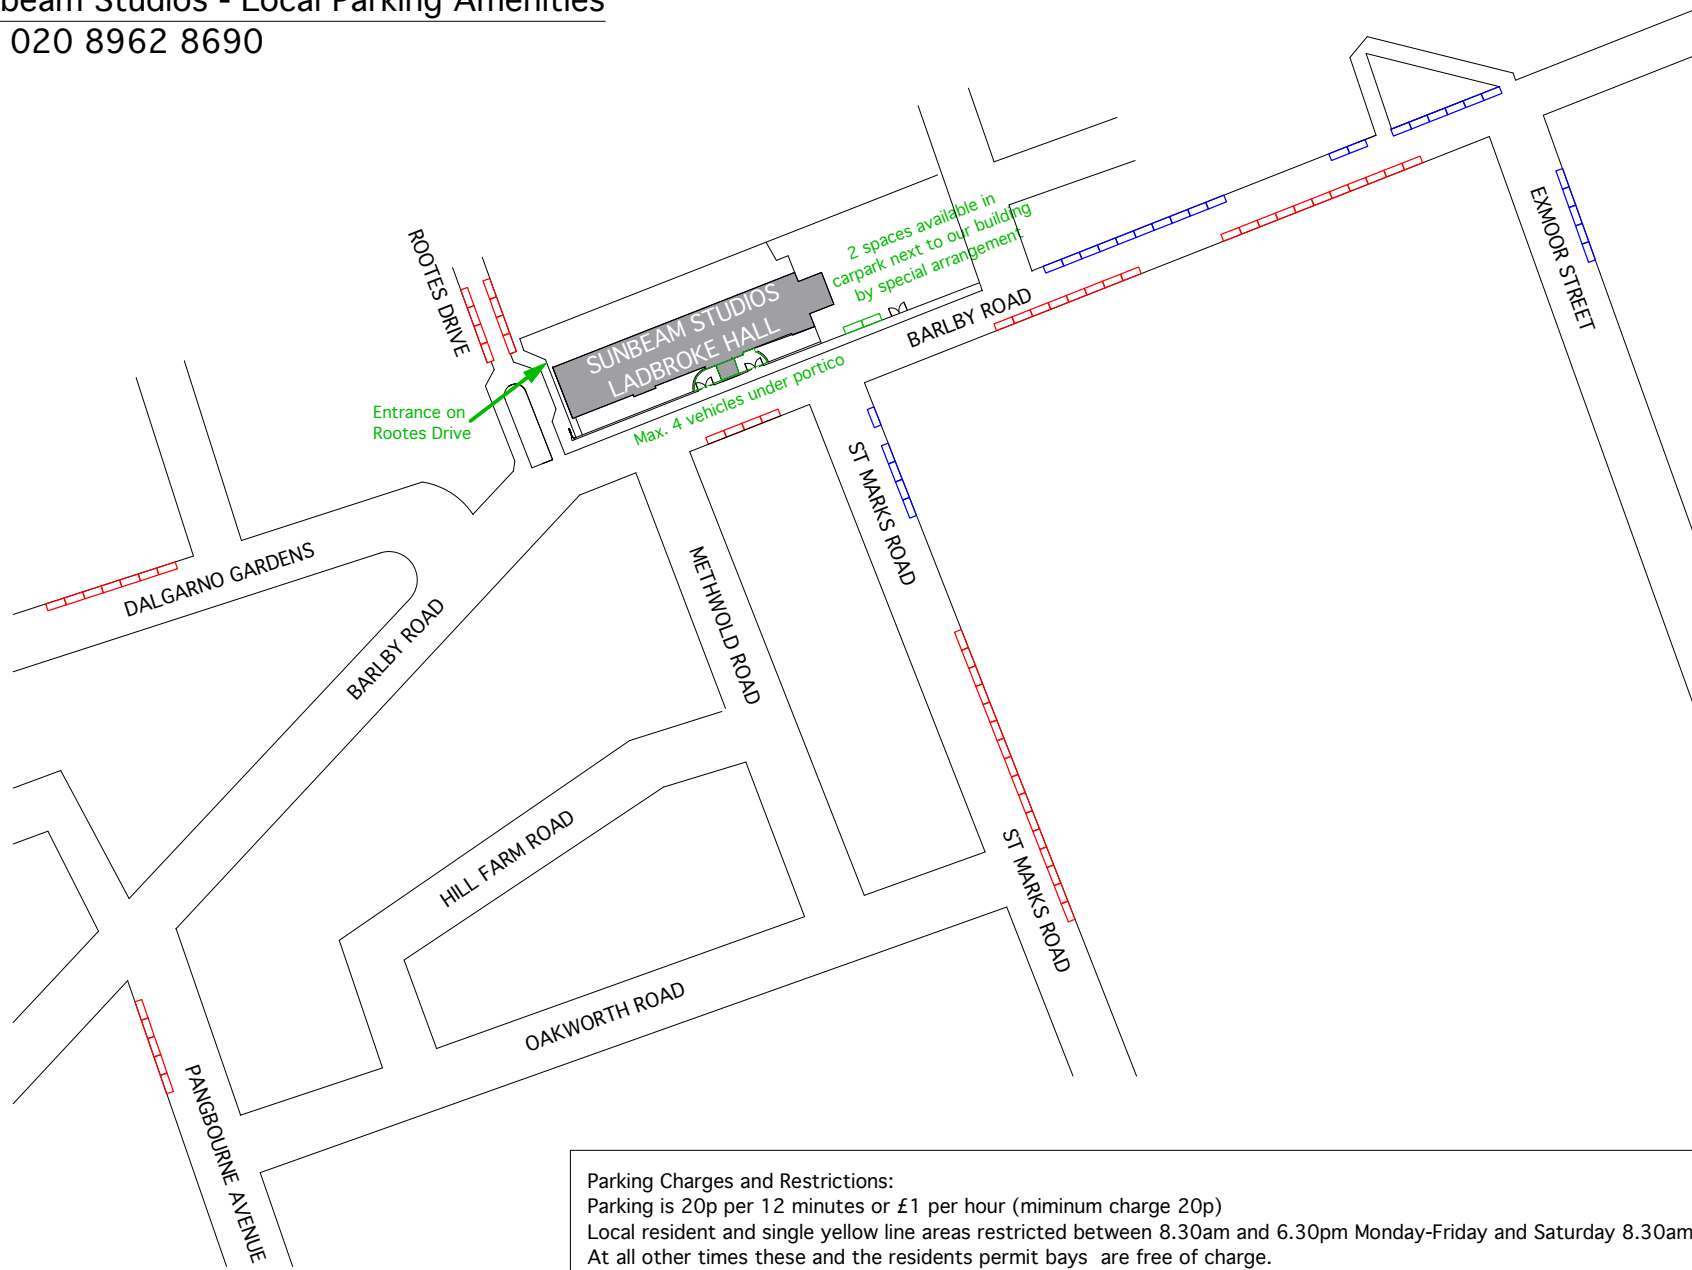

### Parking Charges and Restrictions:

Parking is 20p per 12 minutes or £1 per hour (minimum charge 20p)

Local resident and single yellow line areas restricted between 8.30am and 6.30pm Monday-Friday and Saturday 8.30am-1.30pm