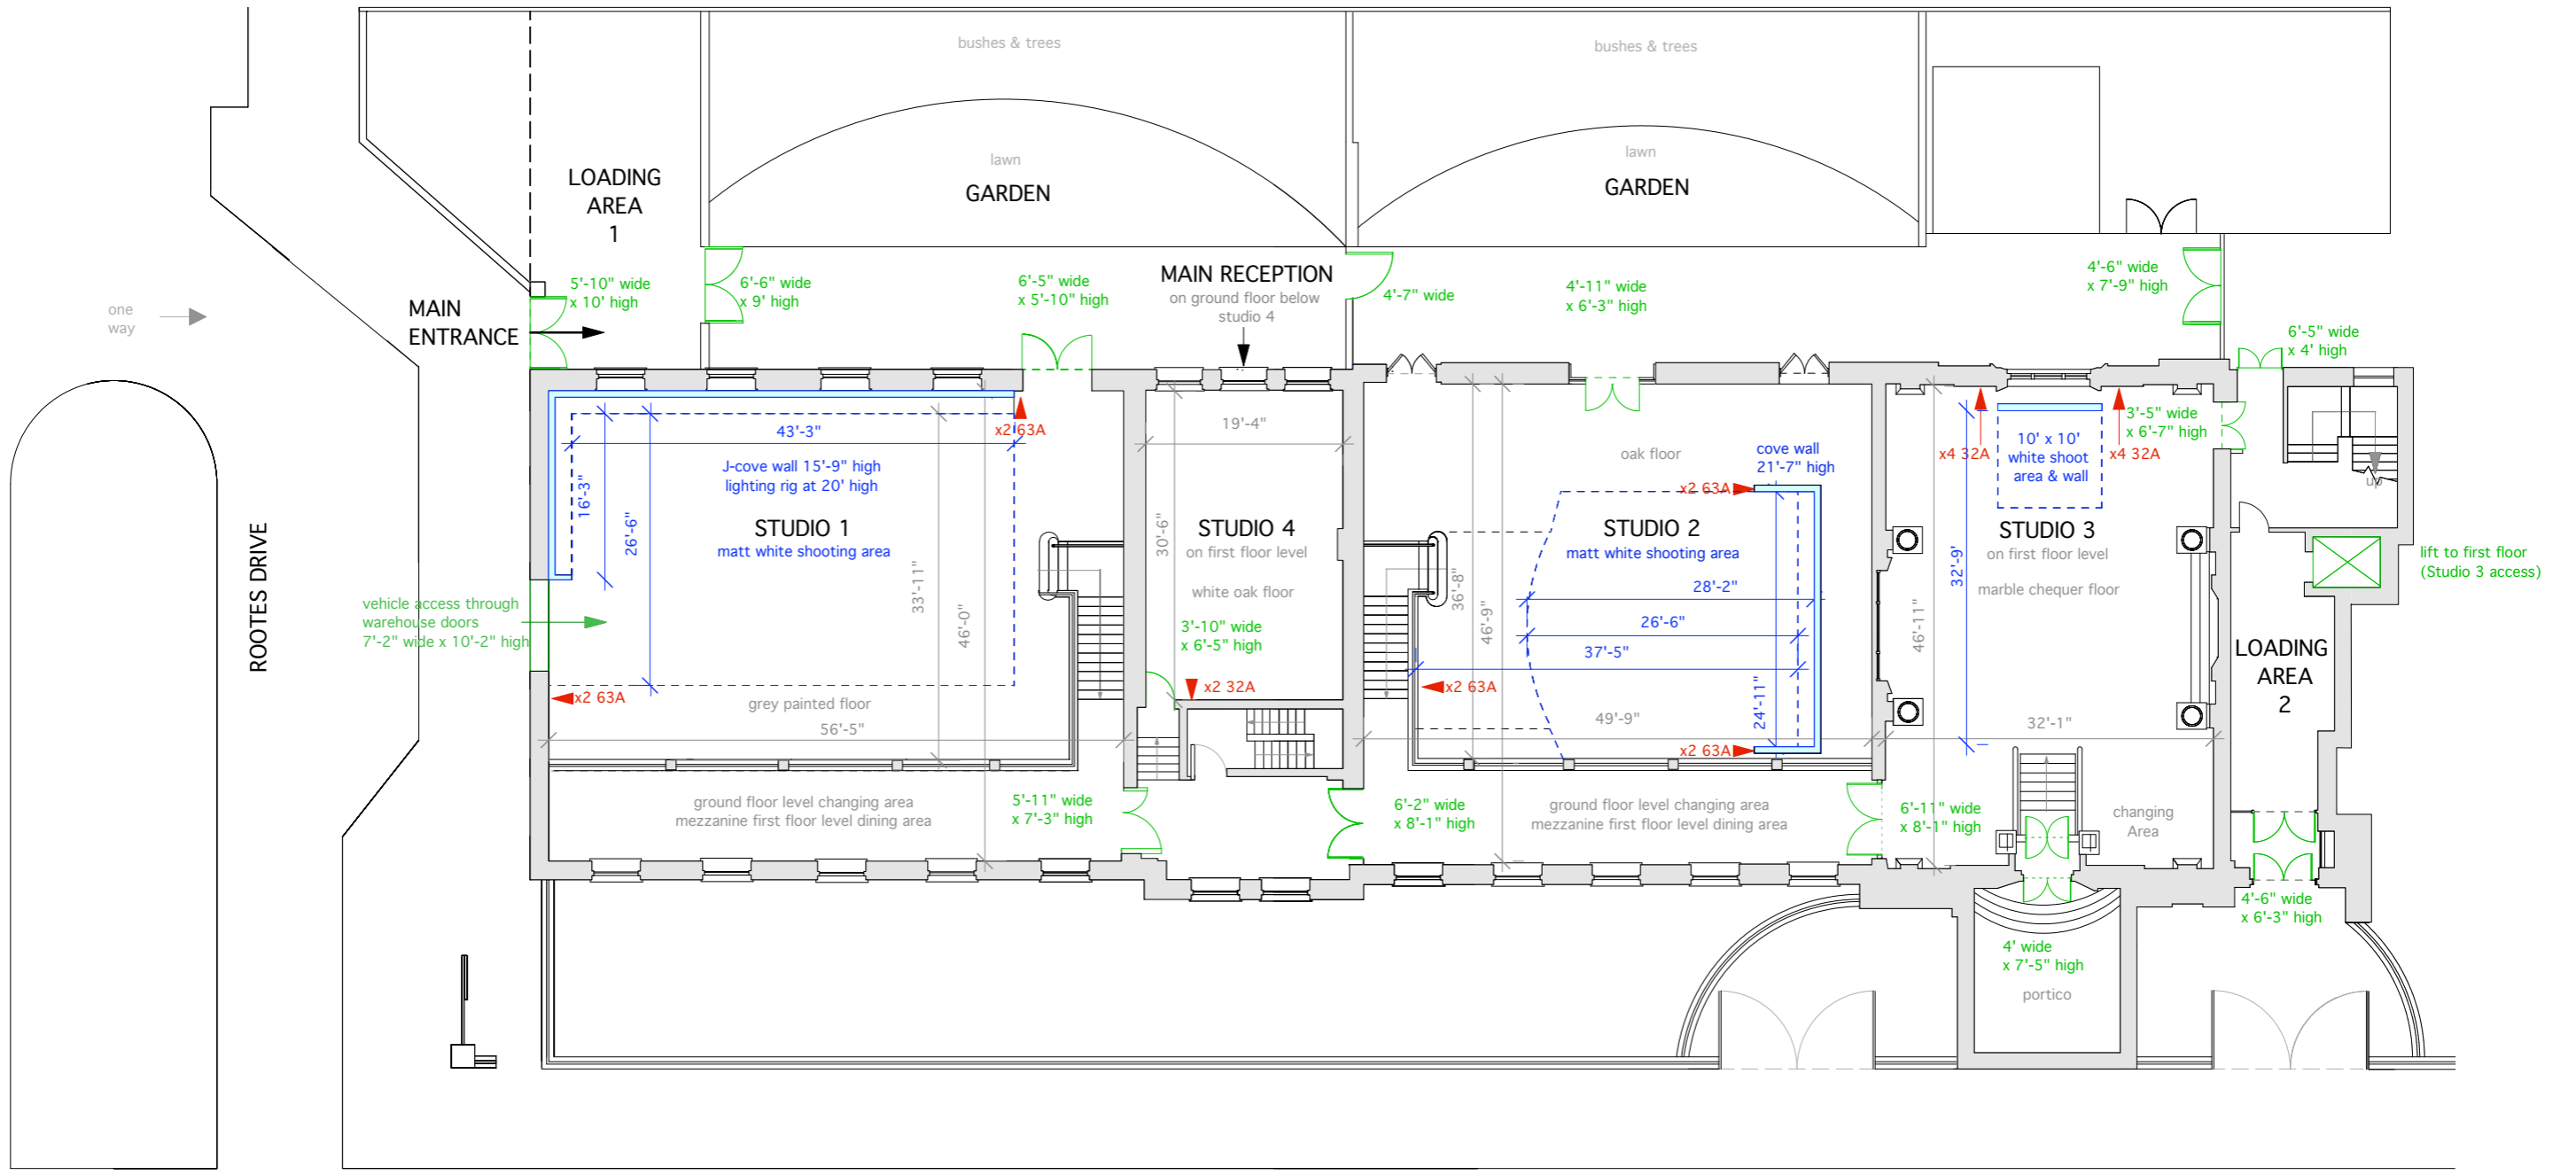

BARLBY RD

— indicates large single phase (63 Amp/ 32 Amp) power supply
— indicates shoot area
— indicates access dimensions

Scale 1:200 @ A3 (metres)

SUNBEAM STUDIOS
 STUDIOS PLAN
 METRIC

All measurements approximate, clients should take own dimensions

Sunbeam Photographic Ltd, Ladbrooke Hall, 79 Barlby Road, London W10 6AZ
 Tel: 020 8962 8690

BARLBY RD

SUNBEAM STUDIOS
STUDIOS PLAN
IMPERIAL
sunbeam

All measurements approximate, clients should take own dimensions
Sunbeam Photographic Ltd, Ladbrooke Hall, 79 Barlby Road, London W10 6AZ
Tel: 020 8962 8690