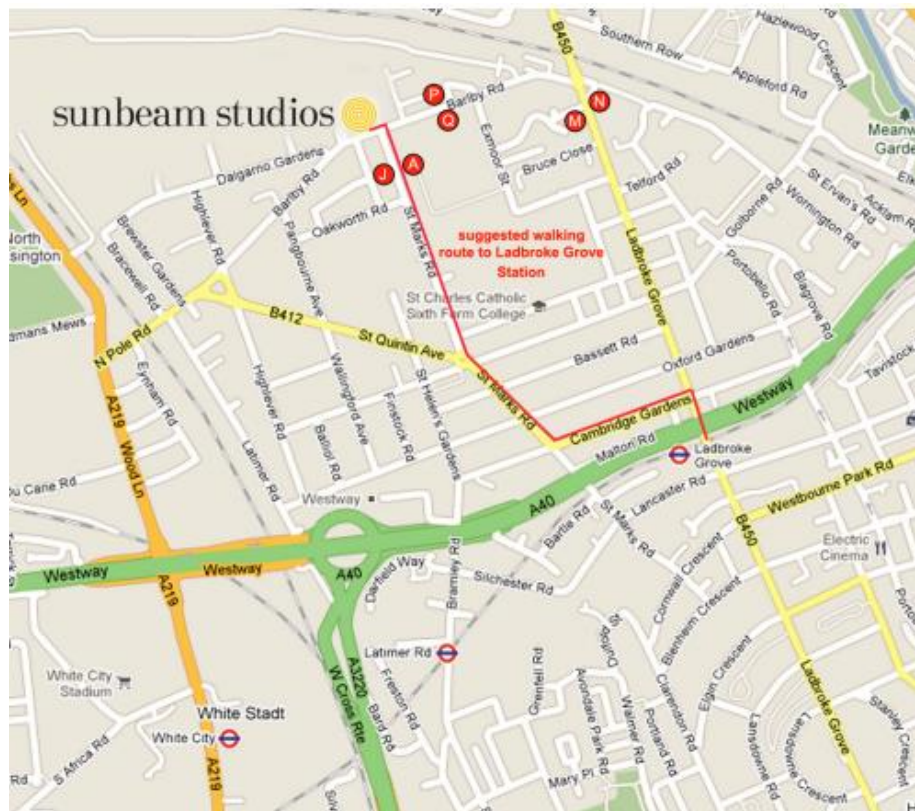

Location and Transport Links:

Sunbeam Studios

Ladbroke Hall, 79 Barlby Road, London, W10 6AZ

020 8962 8690

The Reception Office entrance is on **Rootes Drive**, which runs off Barlby Road to the side of the building.

Our nearest **tube station is Ladbroke Grove**, which is a 12 minute walk via St Marks Road and Cambridge Gardens – see route marked in red on map below, alternatively the closest bus stops are also shown:

Tube and Train Info:

station	line	distance	walking time	last train > East	last train > West
Ladbroke Grove	Hammersmith and City / Circle - underground	0.7 miles	12 minute walk via St Marks Road and Cambridge Gardens or 7 or 70 bus	00:51 (00:37 Sunday)	01:01 (Mon - Sun)
Kensal Rise	London Overground (Richmond/Clapham Junction to Stratford)	1.1 miles	20 minute walk via Ladbroke Grove and Chamberlayne Road or 52 or 452 bus	23:27 (23:22 Sunday)	23:48 (23:22 Sunday)
White City	Central line - underground	1 mile	17 minute walk via Wood Lane or 316 bus	00:50 (00:05 Sunday)	00:15 (23:22 Sunday)