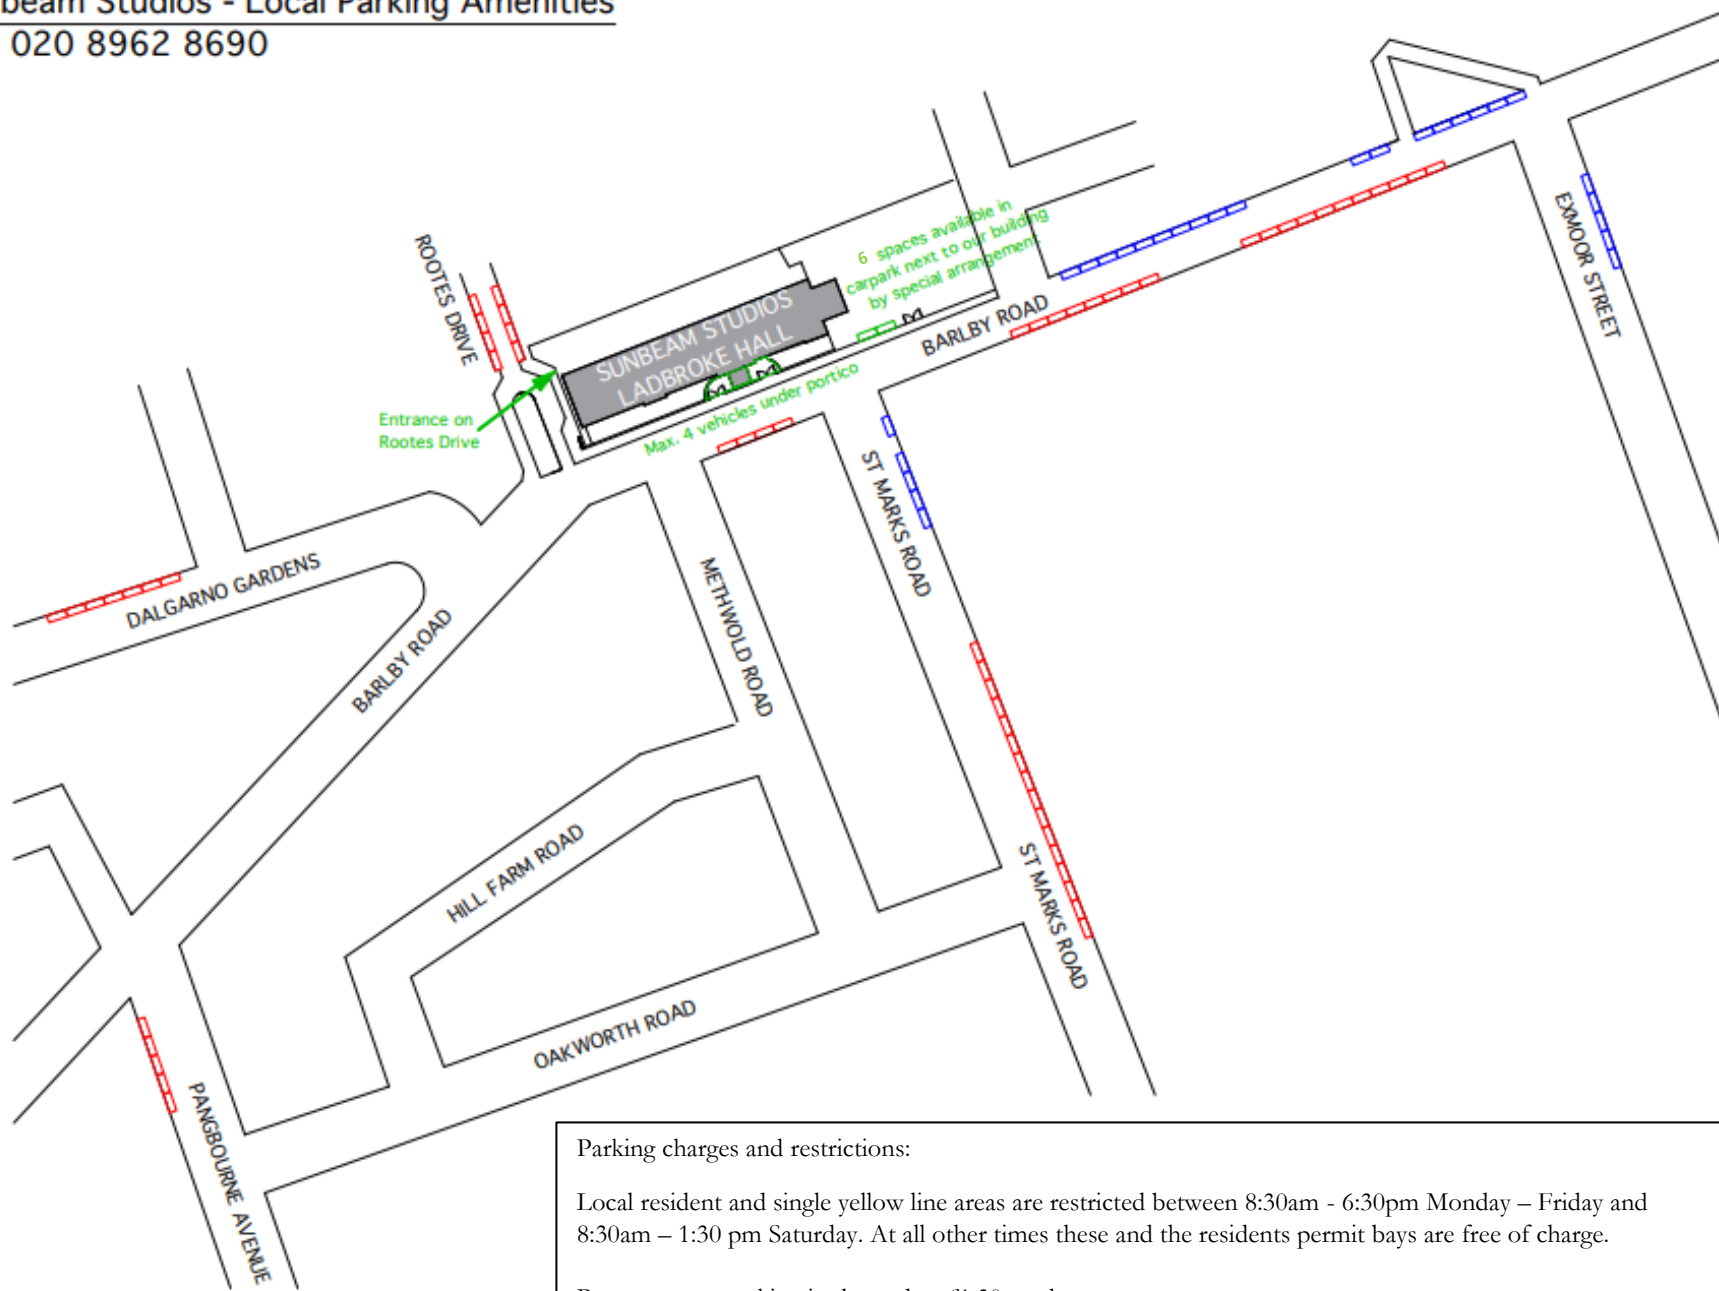

Sunbeam Studios - Local Parking Amenities

Tel: 020 8962 8690

Parking charges and restrictions:

Local resident and single yellow line areas are restricted between 8:30am - 6:30pm Monday – Friday and 8:30am – 1:30 pm Saturday. At all other times these and the residents permit bays are free of charge.

Pay as you go parking is charged at £1.30 per hour.

Key:

- Max 10 hour parking (all day)
- Max 4 hour parking

**SUNBEAM
STUDIOS**
Ladbroke Hall
79 Barlby Road
W10 6AZ