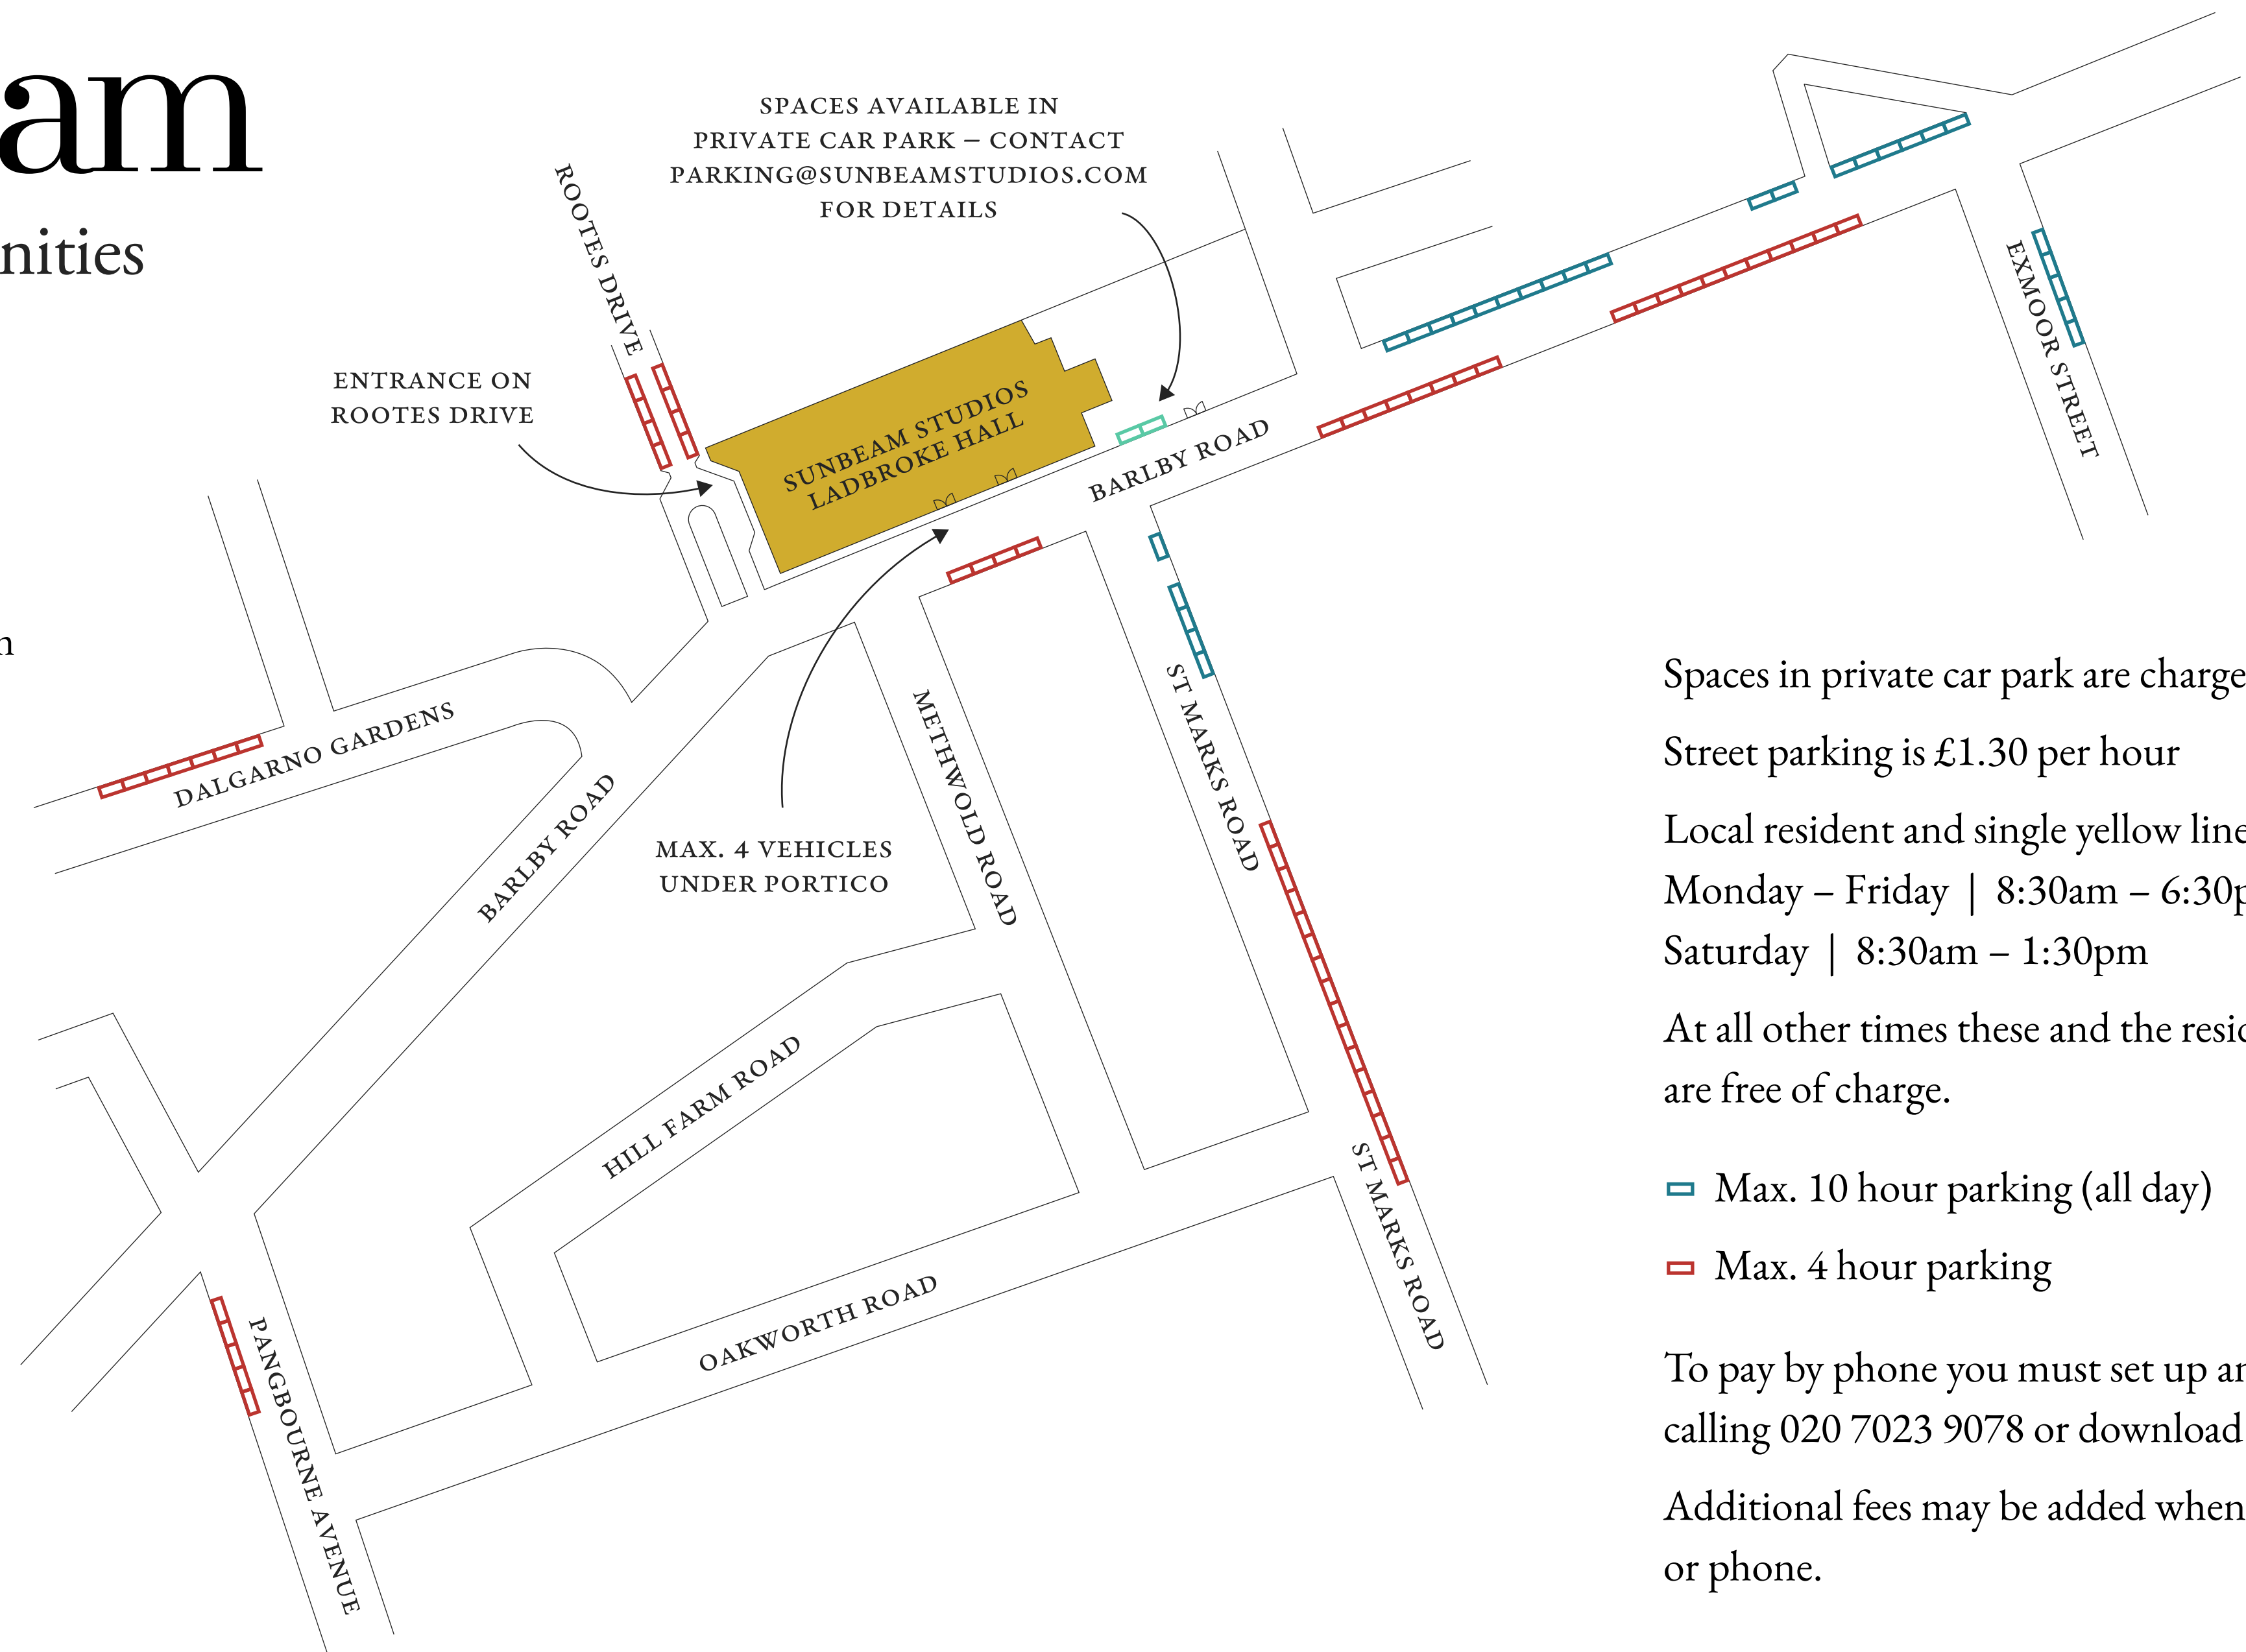

sunbeam

local parking amenities

020 8962 8690

Ladbroke Hall
79 Barlby Road
W10 6AZ

parking@sunbeamstudios.com

Spaces in private car park are charged at £20 per day

Street parking is £1.30 per hour

Local resident and single yellow line areas restricted:

Monday – Friday | 8:30am – 6:30pm

Saturday | 8:30am – 1:30pm

At all other times these and the resident permit bays are free of charge.

▣ Max. 10 hour parking (all day)

▣ Max. 4 hour parking

To pay by phone you must set up an account by calling 020 7023 9078 or download the app.

Additional fees may be added when paying by text or phone.